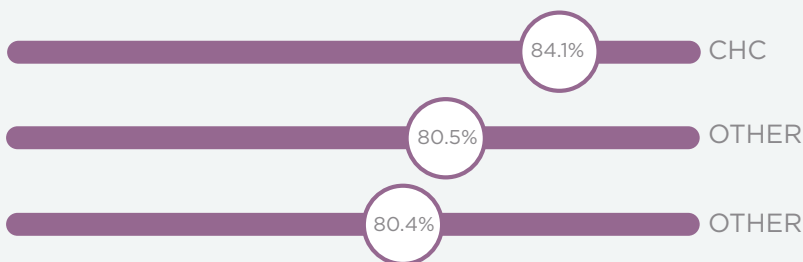

## STUDENT OUTCOMES

91.4%  
Postgraduate  
Overall Satisfaction

92.5%  
Undergraduate  
Overall Satisfaction

Graduates (UG) in Full Time Employment

87.0%  
Undergraduate  
Teaching Quality

Sources:  
Graduate Destination Survey (2015)  
Graduate Outcomes Survey (2016-17)  
Student Experience Survey (2014/15)  
Australian Government Department of Education and Training